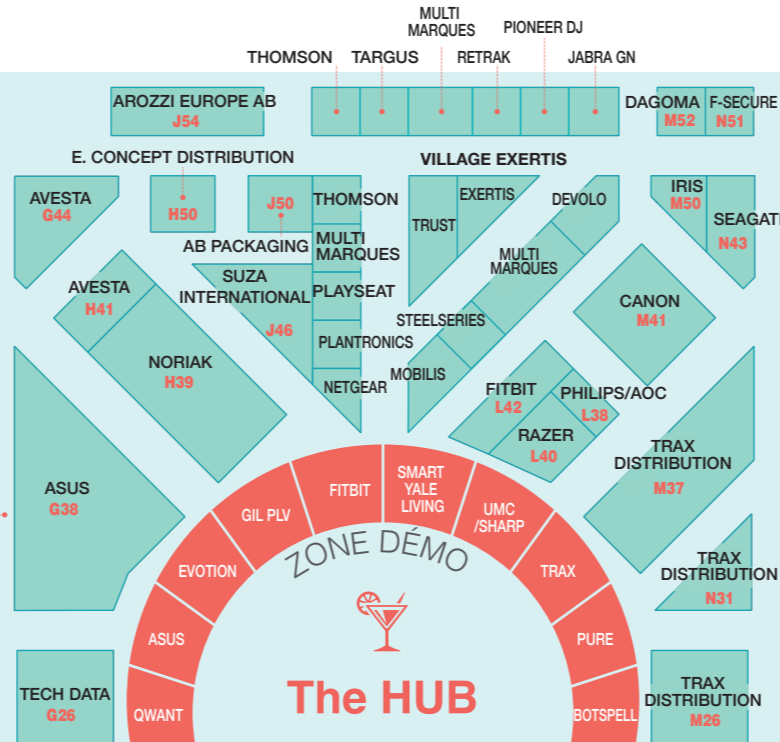

CONNECT ZONE
by INNOV 8

A
U
C
H
A
N
G45

The HUB

WORKSHOP

PARIS CONVENTION CENTRE