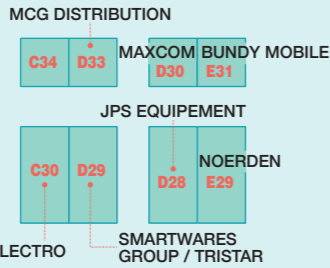

CONNECT ZONE
by INNOV 8

A
U
C
H
A
N
G45

The HUB

WORKSHOP

PARIS CONVENTION CENTRE